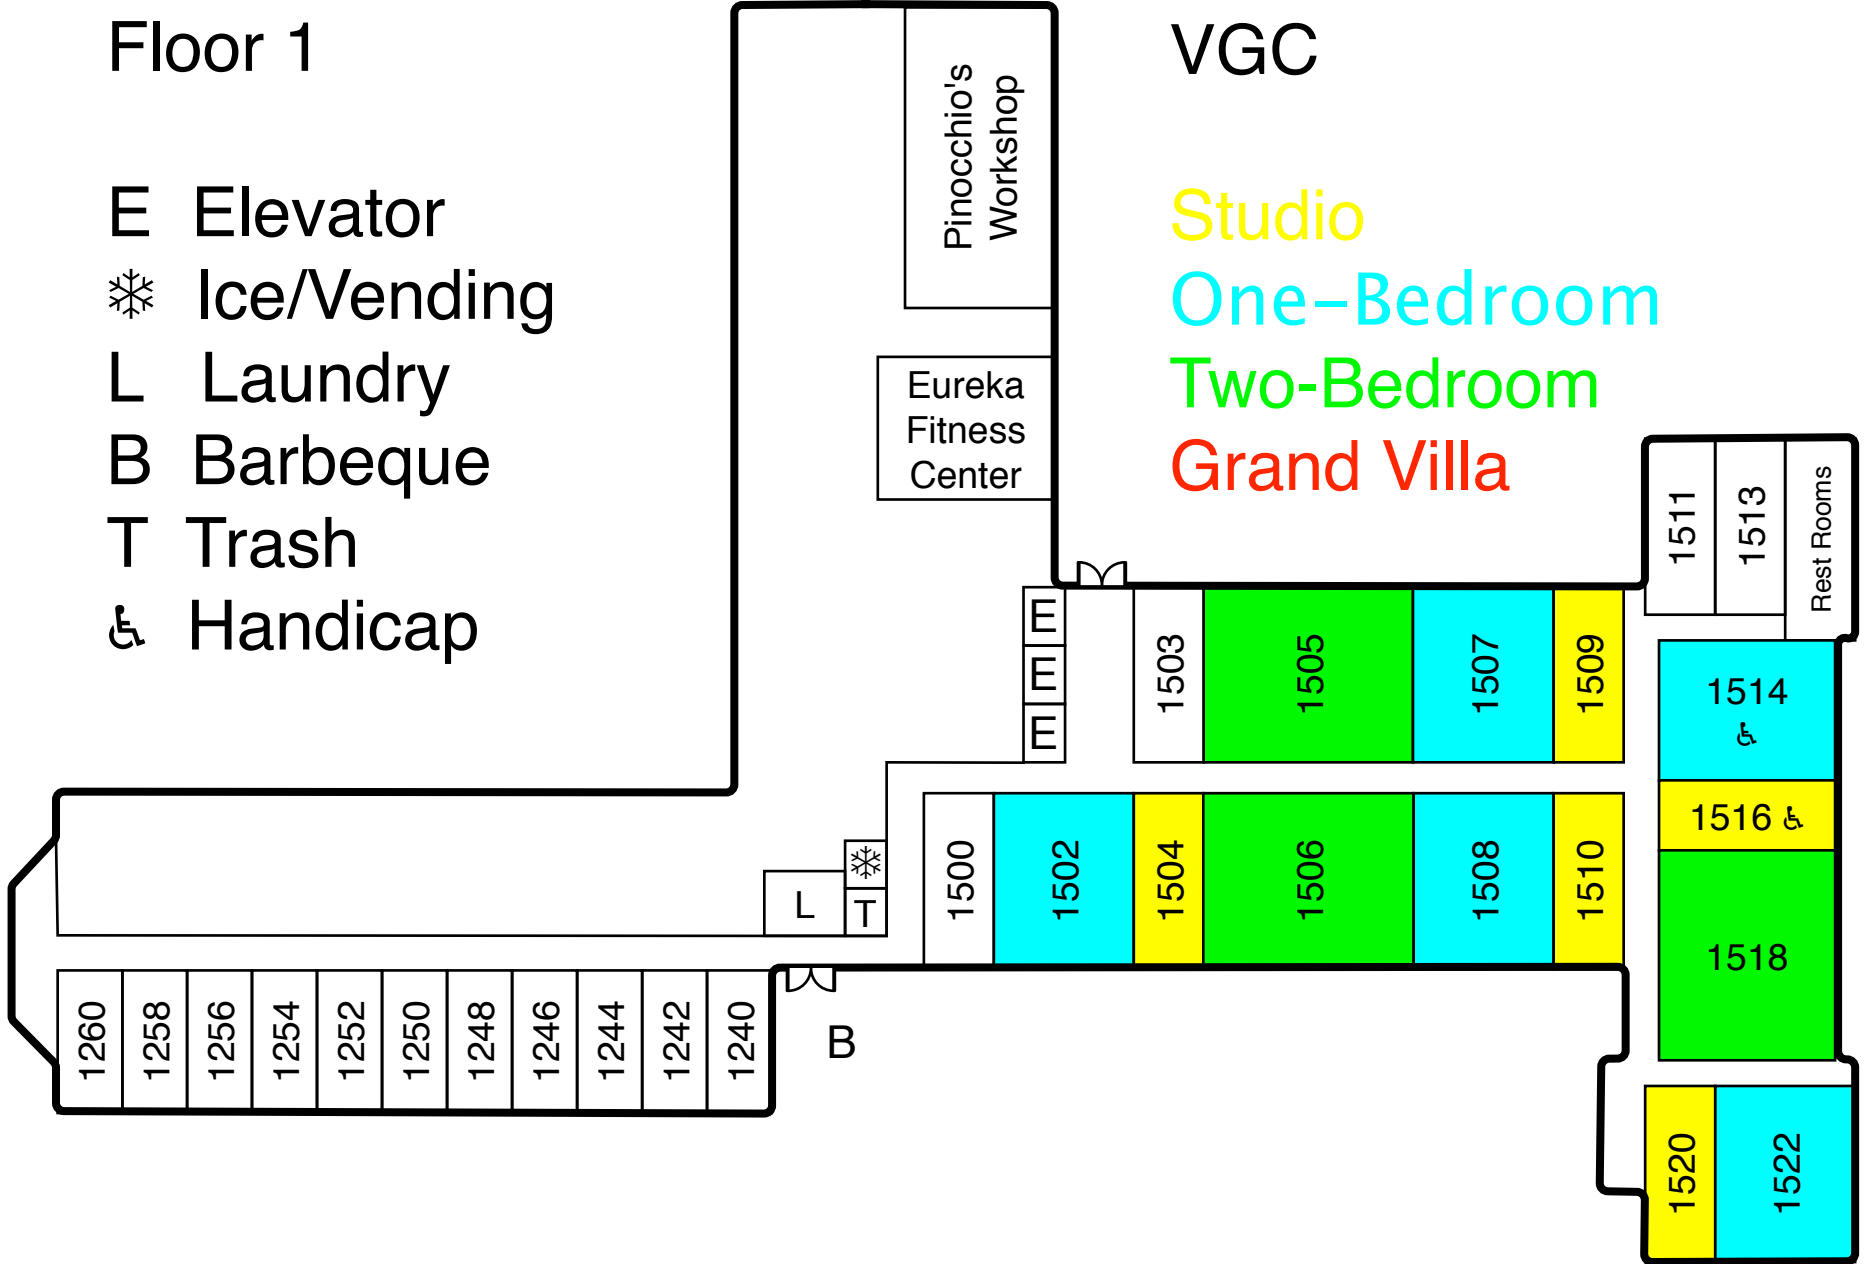

Floor 1

- E Elevator
- \* Ice/Vending
- L Laundry
- B Barbeque
- T Trash
- & Handicap

Floor 2

- E Elevator
- \* Ice/Vending

Floor 3

- E Elevator
- \* Ice/Vending
- & Handicap

Floor 4

- E Elevator
- \* Ice/Vending
- & Handicap

Floor 5

- E Elevator
- \* Ice/Vending

Floor 6

- E Elevator
- \* Ice/Vending
- P Paradise View

# Floor 1

- E Elevator
- ❄ Ice/Vending
- L Laundry
- B Barbeque
- T Trash
- ♿ Handicap

# VGC

- Studio
- One-Bedroom
- Two-Bedroom
- Grand Villa