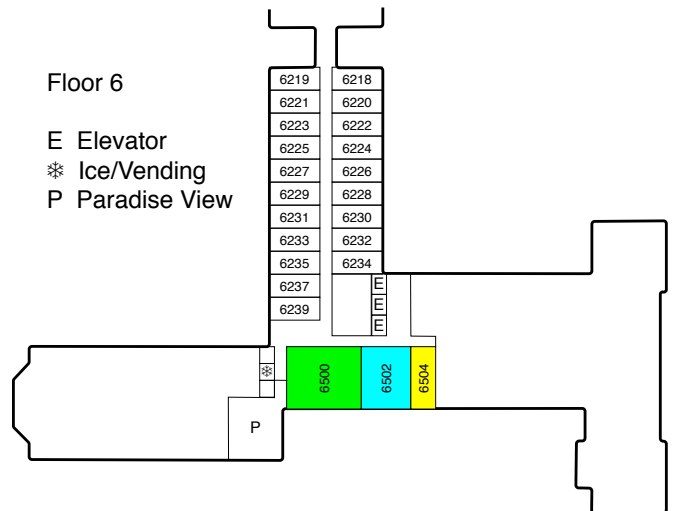

Floor 1

- E Elevator
- \* Ice/Vending
- L Laundry
- B Barbeque
- T Trash
- & Handicap

Floor 2

- E Elevator
- \* Ice/Vending

Floor 3

- E Elevator
- \* Ice/Vending
- & Handicap

Floor 4

- E Elevator
- \* Ice/Vending
- & Handicap

Floor 5

- E Elevator
- \* Ice/Vending

Floor 6

- E Elevator
- \* Ice/Vending
- P Paradise View

# Floor 1

- E Elevator
- ❄ Ice/Vending
- L Laundry
- B Barbeque
- T Trash
- ♿ Handicap

# VGC

- Studio
- One-Bedroom
- Two-Bedroom
- Grand Villa